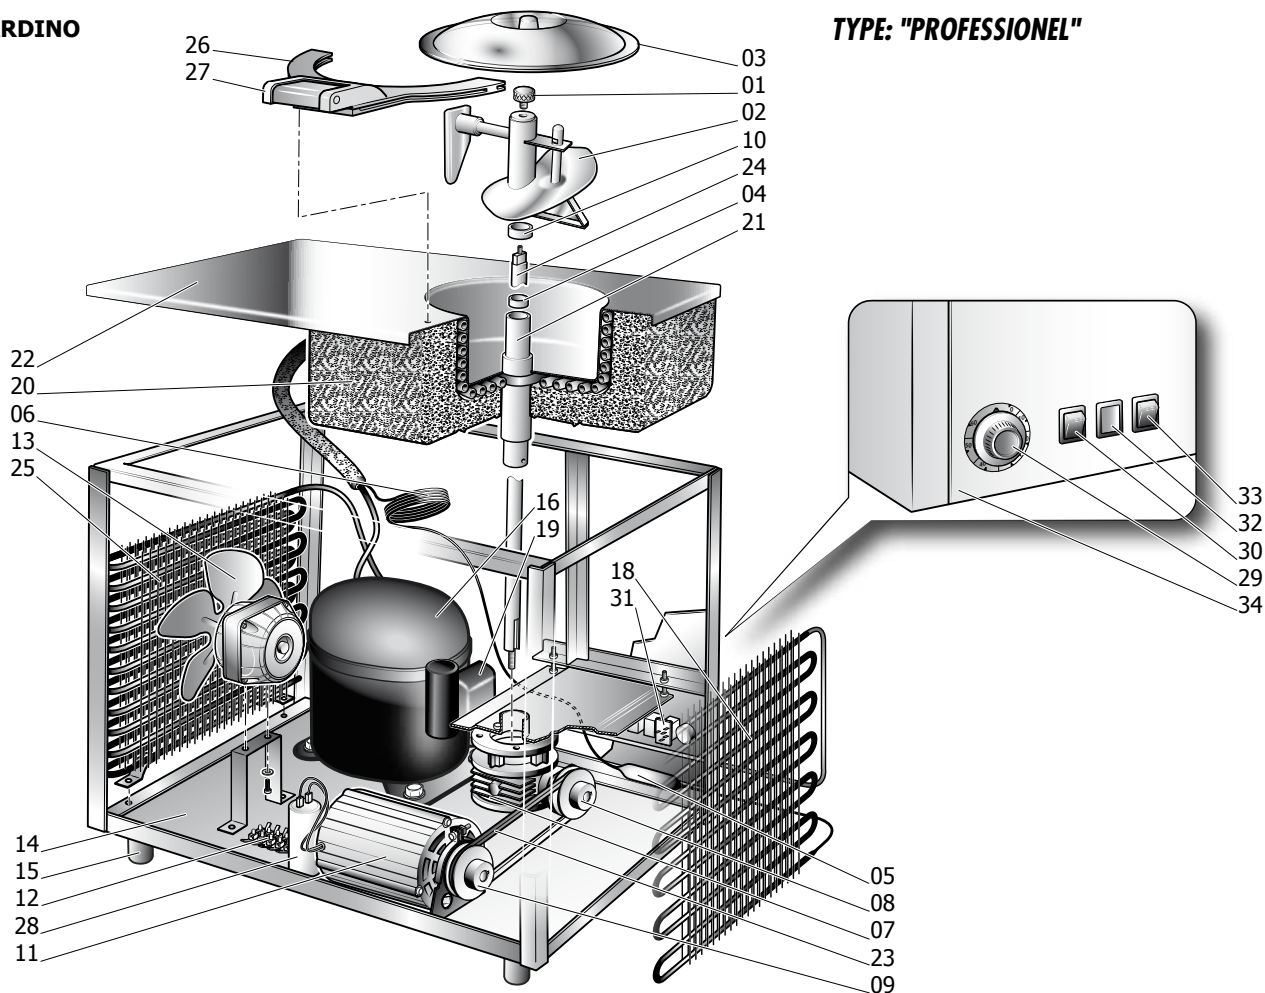

*406.003 **SORBETIERE** - EXPLODED VIEW / SPARE PART LIST

» L3 GIARDINO

TYPE: "PROFESSIONEL"

NO	DESCRIPTION
01	Paddle Nut
02	Paddle
03	Lid
04	Shaft Sleeve Bush
05	Filter
06	Capillary
07	Complete Gearbox
08	Gearbox Pulley

NO	DESCRIPTION
09	Motor Pulley
11	Motor
12	Junction Box
13	Fan Motor
14	Base
15	Foot
16	Compressor
18	Condenser 1°

NO	DESCRIPTION
19	Compress. Electr. Parts
20	Insulator
21	Shaft Sleeve
22	Ss Top Case
23	Belt
24	Shaft
25	Condenser 2°
26	Stainless Steel Bracket

NO	DESCRIPTION
27	Safety Device
29	Timer
30	6 Poles Churn Switch
31	Safety Electr. Circuit Board
32	Green Switch Indicator Light
33	Chill Switch
34	Stain Steel Case